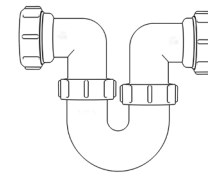

Product Code: WTS4076
Description: 1/2” Swivel ‘S’ Trap
Outlet: 40mm Seal: 75mm

Bottle Traps

Product Code: WTBT3238
Description: 1/4” Bottle Trap
Seal: 38mm

Product Code: WTBT3276
Description: 1/4” Bottle Trap
Seal: 75mm

Product Code: WTBT4038
Description: 1/2” Bottle Trap
Seal: 38mm

Product Code: WTBT4076
Description: 1/2” Bottle Trap
Seal: 75mm

Product Code: WTBT32T
Description: 1/4” Telescopic Bottle Trap
Seal: 75mm

Product Code: WTBT40T
Description: 1/2” Telescopic Bottle Trap
Seal: 75mm

Other Traps

Product Code: WTRT40
Description: 1/2” Swivel Running Trap
Seal: 75mm

Product Code: WTB4019
Description: 1/2” x 19mm Seal Bath Trap
Seal: 19mm

Product Code: WTB4050
Description: 1/2” x 50mm Seal Bath Trap
Seal: 50mm

Product Code: WTST01
Description: 1/2” Sink Trap with Single 135° Nozzle
Seal: 75mm

Product Code: WTST02
Description: 1/2” Sink Trap with Twin 135° Nozzles
Seal: 75mm

Product Code: WTBNH01
Description: 1/2” Bowl & Half Kit
Seal: 75mm