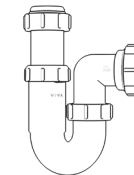

Product Code: WTBT4038
Description: 1/2” Bottle Trap
Seal: 38mm

Product Code: WTBT4076
Description: 1/2” Bottle Trap
Seal: 75mm

Product Code: WTBT32T
Description: 1/4” Telescopic Bottle Trap
Seal: 75mm

Product Code: WTBT40T
Description: 1/2” Telescopic Bottle Trap
Seal: 75mm

Other Traps

Product Code: WTRT40
Description: 1/2” Swivel Running Trap
Seal: 75mm

Product Code: WTB4019
Description: 1/2” x 19mm Seal Bath Trap
Seal: 19mm

Product Code: WTB4050
Description: 1/2” x 50mm Seal Bath Trap
Seal: 50mm

Product Code: WTST01
Description: 1/2” Sink Trap with Single 135° Nozzle
Seal: 75mm

Product Code: WTST02
Description: 1/2” Sink Trap with Twin 135° Nozzles
Seal: 75mm

Product Code: WTBNH01
Description: 1/2” Bowl & Half Kit
Seal: 75mm

Product Code: WTTP32
Description: 1/4” Telescopic ‘P’ Trap
Seal: 75mm

Product Code: WTTP40
Description: 1/2” Telescopic ‘P’ Trap
Seal: 75mm

Product Code: WTKT32CE
Description: 1/4” Straight Through Trap
Seal: 75mm