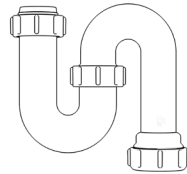

Swivel “P” Traps

Product Code: WTP3276
Description: 1/4” Swivel ‘P’ Trap
Outlet: 32mm Seal: 75mm

Product Code: WTP4076
Description: 1/2” Swivel ‘P’ Trap
Outlet: 40mm Seal: 75mm

Swivel “S” Traps

Product Code: WTS3276
Description: 1/4” Swivel ‘S’ Trap
Outlet: 32mm Seal: 75mm

Product Code: WTS4076
Description: 1/2” Swivel ‘S’ Trap
Outlet: 40mm Seal: 75mm

Bottle Traps

Product Code: WTBT3238
Description: 1/4” Bottle Trap
Seal: 38mm

Product Code: WTBT3276
Description: 1/4” Bottle Trap
Seal: 75mm

Product Code: WTBT4038
Description: 1/2” Bottle Trap
Seal: 38mm

Product Code: WTBT4076
Description: 1/2” Bottle Trap
Seal: 75mm

Product Code: WTBT32T
Description: 1/4” Telescopic Bottle Trap
Seal: 75mm

Product Code: WTBT40T
Description: 1/2” Telescopic Bottle Trap
Seal: 75mm

Product Code: WTST01
Description: 1/2” Sink Trap with Single 135° Nozzle
Seal: 75mm

Product Code: WTST02
Description: 1/2” Sink Trap with Twin 135° Nozzles
Seal: 75mm

Product Code: WTBNH01
Description: 1/2” Bowl & Half Kit
Seal: 75mm