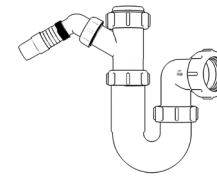

Product Code: WTBT4038
Description: 1/2” Bottle Trap
Seal: 38mm

Product Code: WTBT4076
Description: 1/2” Bottle Trap
Seal: 75mm

Product Code: WTBT32T
Description: 1/4” Telescopic Bottle Trap
Seal: 75mm

Product Code: WTBT40T
Description: 1/2” Telescopic Bottle Trap
Seal: 75mm

Other Traps

Product Code: WTRT40
Description: 1/2” Swivel Running Trap
Seal: 75mm

Product Code: WTB4019
Description: 1/2” x 19mm Seal Bath Trap
Seal: 19mm

Product Code: WTB4050
Description: 1/2” x 50mm Seal Bath Trap
Seal: 50mm

Product Code: WTST01
Description: 1/2” Sink Trap with Single 135° Nozzle
Seal: 75mm

Product Code: WTST02
Description: 1/2” Sink Trap with Twin 135° Nozzles
Seal: 75mm

Product Code: WTBNH01
Description: 1/2” Bowl & Half Kit
Seal: 75mm

Product Code: WTTP32
Description: 1/4” Telescopic ‘P’ Trap
Seal: 75mm

Product Code: WTTP40
Description: 1/2” Telescopic ‘P’ Trap
Seal: 75mm

Product Code: WTKT32CE
Description: 1/4” Straight Through Trap
Seal: 75mm