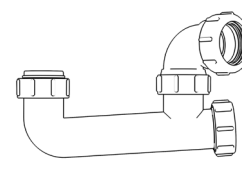

Product Code: WTS4076
Description: 1/2” Swivel ‘S’ Trap
Outlet: 40mm Seal: 75mm

Bottle Traps

Product Code: WTBT3238
Description: 1/4” Bottle Trap
Seal: 38mm

Product Code: WTBT3276
Description: 1/4” Bottle Trap
Seal: 75mm

Product Code: WTBT4038
Description: 1/2” Bottle Trap
Seal: 38mm

Product Code: WTBT4076
Description: 1/2” Bottle Trap
Seal: 75mm

Product Code: WTBT32T
Description: 1/4” Telescopic Bottle Trap
Seal: 75mm

Product Code: WTBT40T
Description: 1/2” Telescopic Bottle Trap
Seal: 75mm

Other Traps

Product Code: WTRT40
Description: 1/2” Swivel Running Trap
Seal: 75mm

Product Code: WTB4019
Description: 1/2” x 19mm Seal Bath Trap
Seal: 19mm

Product Code: WTB4050
Description: 1/2” x 50mm Seal Bath Trap
Seal: 50mm

Product Code: WTST01
Description: 1/2” Sink Trap with Single 135° Nozzle
Seal: 75mm

Product Code: WTST02
Description: 1/2” Sink Trap with Twin 135° Nozzles
Seal: 75mm

Product Code: WTBNH01
Description: 1/2” Bowl & Half Kit
Seal: 75mm