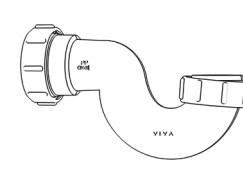

Product Code: WTS4076
Description: 1/2” Swivel ‘S’ Trap
Outlet: 40mm Seal: 75mm

Bottle Traps

Product Code: WTBT3238
Description: 1/4” Bottle Trap
Seal: 38mm

Product Code: WTBT3276
Description: 1/4” Bottle Trap
Seal: 75mm

Product Code: WTBT4038
Description: 1/2” Bottle Trap
Seal: 38mm

Product Code: WTBT4076
Description: 1/2” Bottle Trap
Seal: 75mm

Product Code: WTBT32T
Description: 1/4” Telescopic Bottle Trap
Seal: 75mm

Product Code: WTBT40T
Description: 1/2” Telescopic Bottle Trap
Seal: 75mm

Other Traps

Product Code: WTRT40
Description: 1/2” Swivel Running Trap
Seal: 75mm

Product Code: WTB4019
Description: 1/2” x 19mm Seal Bath Trap
Seal: 19mm

Product Code: WTB4050
Description: 1/2” x 50mm Seal Bath Trap
Seal: 50mm

Product Code: WTST01
Description: 1/2” Sink Trap with Single 135° Nozzle
Seal: 75mm

Product Code: WTST02
Description: 1/2” Sink Trap with Twin 135° Nozzles
Seal: 75mm

Product Code: WTBNH01
Description: 1/2” Bowl & Half Kit
Seal: 75mm