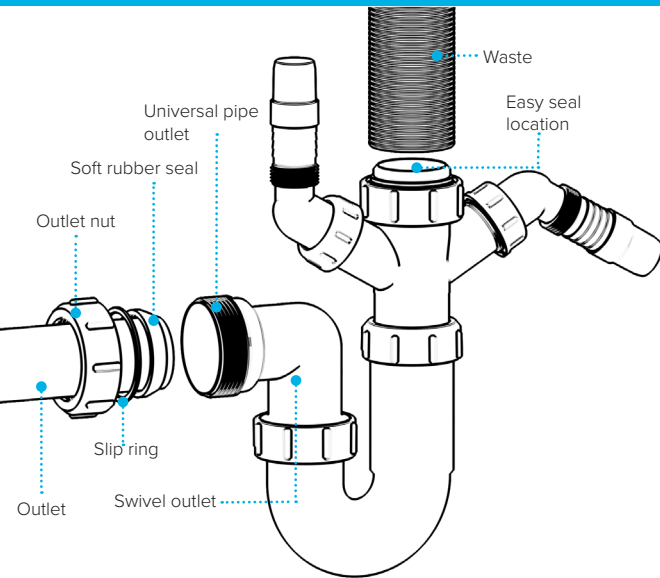

1½” Sink Trap with Twin 135° Nozzles

WARNING

We accept no liability for products fitted incorrectly, and where the correct testing procedures have not been used, resulting in the escape of water.

Please note: Save this instruction sheet for future reference
IMPORTANT: DO NOT use plumber's putty to seal this fitting

Swivel “P” Traps

Product Code: WTP3276
Description: 1/4” Swivel ‘P’ Trap
Outlet: 32mm Seal: 75mm

Product Code: WTP4076
Description: 1/2” Swivel ‘P’ Trap
Outlet: 40mm Seal: 75mm

Swivel “S” Traps

Product Code: WTS3276
Description: 1/4” Swivel ‘S’ Trap
Outlet: 32mm Seal: 75mm

Product Code: WTST01
Description: 1/2” Sink Trap with Single 135° Nozzle
Seal: 75mm

Product Code: WTST02
Description: 1/2” Sink Trap with Twin 135° Nozzles
Seal: 75mm

Product Code: WTBNH01
Description: 1/2” Bowl & Half Kit
Seal: 75mm

Product Code: WTS40
Description: 1/2” Shower Trap (50mm Tray)
Seal: 50mm

Product Code: WTS40
Description: 1/2” Shower Trap (90mm Tray)
Seal: 50mm

Product Code: WTWM01
Description: 1/2” Standpipe Trap
Seal: 75mm