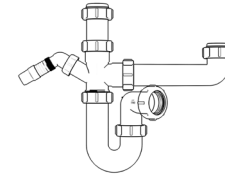

Product Code: WTBT4038
Description: 1/2” Bottle Trap
Seal: 38mm

Product Code: WTBT4076
Description: 1/2” Bottle Trap
Seal: 75mm

Product Code: WTBT32T
Description: 1/4” Telescopic Bottle Trap
Seal: 75mm

Product Code: WTBT40T
Description: 1/2” Telescopic Bottle Trap
Seal: 75mm

Other Traps

Product Code: WTRT40
Description: 1/2” Swivel Running Trap
Seal: 75mm

Product Code: WTB4019
Description: 1/2” x 19mm Seal Bath Trap
Seal: 19mm

Product Code: WTB4050
Description: 1/2” x 50mm Seal Bath Trap
Seal: 50mm

Product Code: WTST01
Description: 1/2” Sink Trap with Single 135° Nozzle
Seal: 75mm

Product Code: WTST02
Description: 1/2” Sink Trap with Twin 135° Nozzles
Seal: 75mm

Product Code: WTBNH01
Description: 1/2” Bowl & Half Kit
Seal: 75mm

Product Code: WTTP32
Description: 1/4” Telescopic ‘P’ Trap
Seal: 75mm

Product Code: WTTP40
Description: 1/2” Telescopic ‘P’ Trap
Seal: 75mm

Product Code: WTKT32CE
Description: 1/4” Straight Through Trap
Seal: 75mm