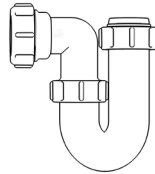

1½” Sink Trap with Twin 135° Nozzles

WARNING

We accept no liability for products fitted incorrectly, and where the correct testing procedures have not been used, resulting in the escape of water.

Please note: Save this instruction sheet for future reference
IMPORTANT: DO NOT use plumber's putty to seal this fitting

Swivel “P” Traps

Product Code: WTP3276
Description: 1/4” Swivel ‘P’ Trap
Outlet: 32mm Seal: 75mm

Product Code: WTP4076
Description: 1/2” Swivel ‘P’ Trap
Outlet: 40mm Seal: 75mm

Swivel “S” Traps

Product Code: WTS3276
Description: 1/4” Swivel ‘S’ Trap
Outlet: 32mm Seal: 75mm

Product Code: WTS4076
Description: 1/2” Swivel ‘S’ Trap
Outlet: 40mm Seal: 75mm

Bottle Traps

Product Code: WTBT3238
Description: 1/4” Bottle Trap
Seal: 38mm

Product Code: WTBT3276
Description: 1/4” Bottle Trap
Seal: 75mm

Product Code: WTBT4038
Description: 1/2” Bottle Trap
Seal: 38mm

Product Code: WTBT4076
Description: 1/2” Bottle Trap
Seal: 75mm

Product Code: WTBT32T
Description: 1/4” Telescopic Bottle Trap
Seal: 75mm

Product Code: WTBT40T
Description: 1/2” Telescopic Bottle Trap
Seal: 75mm