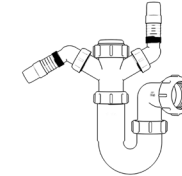

Product Code: WTBT4038
Description: 1/2” Bottle Trap
Seal: 38mm

Product Code: WTBT4076
Description: 1/2” Bottle Trap
Seal: 75mm

Product Code: WTBT32T
Description: 1/4” Telescopic Bottle Trap
Seal: 75mm

Product Code: WTBT40T
Description: 1/2” Telescopic Bottle Trap
Seal: 75mm

Other Traps

Product Code: WTRT40
Description: 1/2” Swivel Running Trap
Seal: 75mm

Product Code: WTB4019
Description: 1/2” x 19mm Seal Bath Trap
Seal: 19mm

Product Code: WTB4050
Description: 1/2” x 50mm Seal Bath Trap
Seal: 50mm

Product Code: WTST01
Description: 1/2” Sink Trap with Single 135° Nozzle
Seal: 75mm

Product Code: WTST02
Description: 1/2” Sink Trap with Twin 135° Nozzles
Seal: 75mm

Product Code: WTBNH01
Description: 1/2” Bowl & Half Kit
Seal: 75mm

Product Code: WTTP32
Description: 1/4” Telescopic ‘P’ Trap
Seal: 75mm

Product Code: WTTP40
Description: 1/2” Telescopic ‘P’ Trap
Seal: 75mm

Product Code: WTKT32CE
Description: 1/4” Straight Through Trap
Seal: 75mm