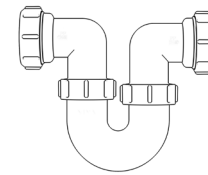

Product Code: WTS4076
Description: 1/2" Swivel 'S' Trap
Outlet: 40mm Seal: 75mm

Bottle Traps

Product Code: WTB3238
Description: 1/4" Bottle Trap
Seal: 38mm

Product Code: WTB3276
Description: 1/4" Bottle Trap
Seal: 75mm

Product Code: WTB4038
Description: 1/2" Bottle Trap
Seal: 38mm

Product Code: WTB4076
Description: 1/2" Bottle Trap
Seal: 75mm

Product Code: WTB32T
Description: 1/4" Telescopic Bottle Trap
Seal: 75mm

Product Code: WTB40T
Description: 1/2" Telescopic Bottle Trap
Seal: 75mm

Other Traps

Product Code: WTRT40
Description: 1/2" Swivel Running Trap
Seal: 75mm

Product Code: WTB4019
Description: 1/2" x 19mm Seal Bath Trap
Seal: 19mm

Product Code: WTB4050
Description: 1/2" x 50mm Seal Bath Trap
Seal: 50mm

Product Code: WTST01
Description: 1/2" Sink Trap with Single 135° Nozzle
Seal: 75mm

Product Code: WTST02
Description: 1/2" Sink Trap with Twin 135° Nozzles
Seal: 75mm

Product Code: WTBH01
Description: 1/2" Bowl & Half Kit
Seal: 75mm