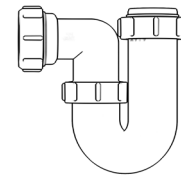

Swivel "P" Traps

Product Code: WTP3276
Description: 1/4" Swivel 'P' Trap
Outlet: 32mm Seal: 75mm

Product Code: WTP4076
Description: 1/2" Swivel 'P' Trap
Outlet: 40mm Seal: 75mm

Swivel "S" Traps

Product Code: WTS3276
Description: 1/4" Swivel 'S' Trap
Outlet: 32mm Seal: 75mm

Product Code: WTS4076
Description: 1/2" Swivel 'S' Trap
Outlet: 40mm Seal: 75mm

Bottle Traps

Product Code: WTB3238
Description: 1/4" Bottle Trap
Seal: 38mm

Product Code: WTB3276
Description: 1/4" Bottle Trap
Seal: 75mm

Product Code: WTB4038
Description: 1/2" Bottle Trap
Seal: 38mm

Product Code: WTB4076
Description: 1/2" Bottle Trap
Seal: 75mm

Product Code: WTB32T
Description: 1/4" Telescopic Bottle Trap
Seal: 75mm

Product Code: WTB40T
Description: 1/2" Telescopic Bottle Trap
Seal: 75mm

Product Code: WTST01
Description: 1/2" Sink Trap with Single 135° Nozzle
Seal: 75mm

Product Code: WTST02
Description: 1/2" Sink Trap with Twin 135° Nozzles
Seal: 75mm

Product Code: WTBH01
Description: 1/2" Bowl & Half Kit
Seal: 75mm