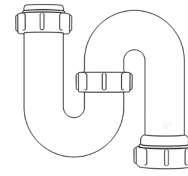

Swivel "P" Traps

Product Code: WTP3276
Description: 1/4" Swivel 'P' Trap
Outlet: 32mm Seal: 75mm

Product Code: WTP4076
Description: 1/2" Swivel 'P' Trap
Outlet: 40mm Seal: 75mm

Swivel "S" Traps

Product Code: WTS3276
Description: 1/4" Swivel 'S' Trap
Outlet: 32mm Seal: 75mm

Product Code: WTS4076
Description: 1/2" Swivel 'S' Trap
Outlet: 40mm Seal: 75mm

Bottle Traps

Product Code: WTB3238
Description: 1/4" Bottle Trap
Seal: 38mm

Product Code: WTB3276
Description: 1/4" Bottle Trap
Seal: 75mm

Product Code: WTB4038
Description: 1/2" Bottle Trap
Seal: 38mm

Product Code: WTB4076
Description: 1/2" Bottle Trap
Seal: 75mm

Product Code: WTB32T
Description: 1/4" Telescopic Bottle Trap
Seal: 75mm

Product Code: WTB40T
Description: 1/2" Telescopic Bottle Trap
Seal: 75mm

Product Code: WTST01
Description: 1/2" Sink Trap with Single 135° Nozzle
Seal: 75mm

Product Code: WTST02
Description: 1/2" Sink Trap with Twin 135° Nozzles
Seal: 75mm

Product Code: WTBH01
Description: 1/2" Bowl & Half Kit
Seal: 75mm