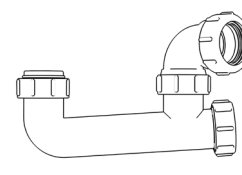

Product Code: WTS4076
Description: 1/2" Swivel 'S' Trap
Outlet: 40mm Seal: 75mm

Bottle Traps

Product Code: WTB3238
Description: 1/4" Bottle Trap
Seal: 38mm

Product Code: WTB3276
Description: 1/4" Bottle Trap
Seal: 75mm

Product Code: WTB4038
Description: 1/2" Bottle Trap
Seal: 38mm

Product Code: WTB4076
Description: 1/2" Bottle Trap
Seal: 75mm

Product Code: WTB32T
Description: 1/4" Telescopic Bottle Trap
Seal: 75mm

Product Code: WTB40T
Description: 1/2" Telescopic Bottle Trap
Seal: 75mm

Other Traps

Product Code: WTRT40
Description: 1/2" Swivel Running Trap
Seal: 75mm

Product Code: WTB4019
Description: 1/2" x 19mm Seal Bath Trap
Seal: 19mm

Product Code: WTB4050
Description: 1/2" x 50mm Seal Bath Trap
Seal: 50mm

Product Code: WTST01
Description: 1/2" Sink Trap with Single 135° Nozzle
Seal: 75mm

Product Code: WTST02
Description: 1/2" Sink Trap with Twin 135° Nozzles
Seal: 75mm

Product Code: WTBH01
Description: 1/2" Bowl & Half Kit
Seal: 75mm