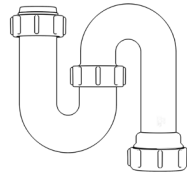

Swivel "P" Traps

Product Code: WTP3276
Description: 1/4" Swivel 'P' Trap
Outlet: 32mm Seal: 75mm

Product Code: WTP4076
Description: 1/2" Swivel 'P' Trap
Outlet: 40mm Seal: 75mm

Swivel "S" Traps

Product Code: WTS3276
Description: 1/4" Swivel 'S' Trap
Outlet: 32mm Seal: 75mm

Product Code: WTS4076
Description: 1/2" Swivel 'S' Trap
Outlet: 40mm Seal: 75mm

Bottle Traps

Product Code: WTB3238
Description: 1/4" Bottle Trap
Seal: 38mm

Product Code: WTB3276
Description: 1/4" Bottle Trap
Seal: 75mm

Product Code: WTB4038
Description: 1/2" Bottle Trap
Seal: 38mm

Product Code: WTB4076
Description: 1/2" Bottle Trap
Seal: 75mm

Product Code: WTB32T
Description: 1/4" Telescopic Bottle Trap
Seal: 75mm

Product Code: WTB40T
Description: 1/2" Telescopic Bottle Trap
Seal: 75mm

Product Code: WTST01
Description: 1/2" Sink Trap with Single 135° Nozzle
Seal: 75mm

Product Code: WTST02
Description: 1/2" Sink Trap with Twin 135° Nozzles
Seal: 75mm

Product Code: WTBH01
Description: 1/2" Bowl & Half Kit
Seal: 75mm