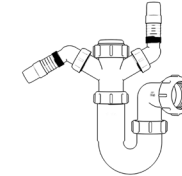

Product Code: WTB4038
Description: 1/2" Bottle Trap
Seal: 38mm

Product Code: WTB4076
Description: 1/2" Bottle Trap
Seal: 75mm

Product Code: WTB32T
Description: 1/4" Telescopic Bottle Trap
Seal: 75mm

Product Code: WTB40T
Description: 1/2" Telescopic Bottle Trap
Seal: 75mm

Other Traps

Product Code: WTRT40
Description: 1/2" Swivel Running Trap
Seal: 75mm

Product Code: WTB4019
Description: 1/2" x 19mm Seal Bath Trap
Seal: 19mm

Product Code: WTB4050
Description: 1/2" x 50mm Seal Bath Trap
Seal: 50mm

Product Code: WTST01
Description: 1/2" Sink Trap with Single 135° Nozzle
Seal: 75mm

Product Code: WTST02
Description: 1/2" Sink Trap with Twin 135° Nozzles
Seal: 75mm

Product Code: WTBH01
Description: 1/2" Bowl & Half Kit
Seal: 75mm

Product Code: WTTP32
Description: 1/4" Telescopic 'P' Trap
Seal: 75mm

Product Code: WTTP40
Description: 1/2" Telescopic 'P' Trap
Seal: 75mm

Product Code: WTKT32CE
Description: 1/4" Straight Through Trap
Seal: 75mm