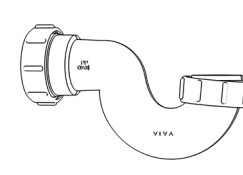

Product Code: WTS4076
Description: 1/2" Swivel 'S' Trap
Outlet: 40mm Seal: 75mm

Bottle Traps

Product Code: WTB3238
Description: 1/4" Bottle Trap
Seal: 38mm

Product Code: WTB3276
Description: 1/4" Bottle Trap
Seal: 75mm

Product Code: WTB4038
Description: 1/2" Bottle Trap
Seal: 38mm

Product Code: WTB4076
Description: 1/2" Bottle Trap
Seal: 75mm

Product Code: WTB32T
Description: 1/4" Telescopic Bottle Trap
Seal: 75mm

Product Code: WTB40T
Description: 1/2" Telescopic Bottle Trap
Seal: 75mm

Other Traps

Product Code: WTRT40
Description: 1/2" Swivel Running Trap
Seal: 75mm

Product Code: WTB4019
Description: 1/2" x 19mm Seal Bath Trap
Seal: 19mm

Product Code: WTB4050
Description: 1/2" x 50mm Seal Bath Trap
Seal: 50mm

Product Code: WTST01
Description: 1/2" Sink Trap with Single 135° Nozzle
Seal: 75mm

Product Code: WTST02
Description: 1/2" Sink Trap with Twin 135° Nozzles
Seal: 75mm

Product Code: WTBH01
Description: 1/2" Bowl & Half Kit
Seal: 75mm