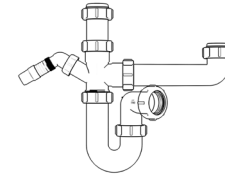

Product Code: WTB4038
Description: 1/2" Bottle Trap
Seal: 38mm

Product Code: WTB4076
Description: 1/2" Bottle Trap
Seal: 75mm

Product Code: WTB32T
Description: 1/4" Telescopic Bottle Trap
Seal: 75mm

Product Code: WTB40T
Description: 1/2" Telescopic Bottle Trap
Seal: 75mm

Other Traps

Product Code: WTRT40
Description: 1/2" Swivel Running Trap
Seal: 75mm

Product Code: WTB4019
Description: 1/2" x 19mm Seal Bath Trap
Seal: 19mm

Product Code: WTB4050
Description: 1/2" x 50mm Seal Bath Trap
Seal: 50mm

Product Code: WTST01
Description: 1/2" Sink Trap with Single 135° Nozzle
Seal: 75mm

Product Code: WTST02
Description: 1/2" Sink Trap with Twin 135° Nozzles
Seal: 75mm

Product Code: WTBH01
Description: 1/2" Bowl & Half Kit
Seal: 75mm

Product Code: WTTP32
Description: 1/4" Telescopic 'P' Trap
Seal: 75mm

Product Code: WTTP40
Description: 1/2" Telescopic 'P' Trap
Seal: 75mm

Product Code: WTKT32CE
Description: 1/4" Straight Through Trap
Seal: 75mm