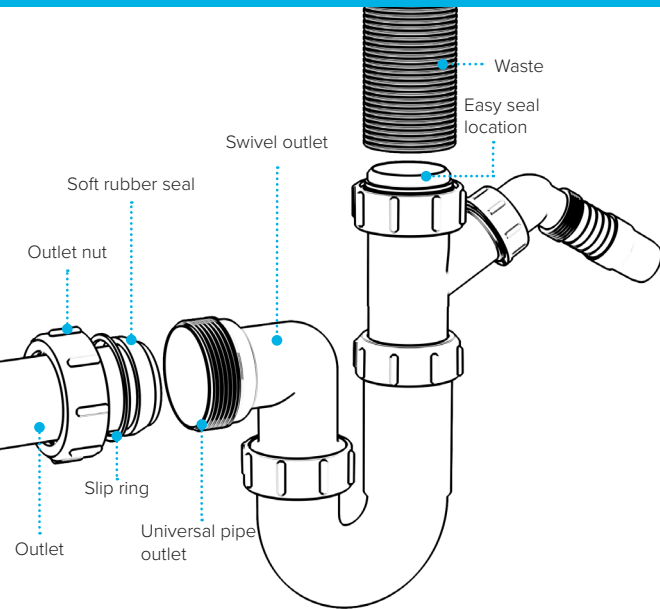

1½" Sink Trap with Single 135° Nozzle

WARNING

We accept no liability for products fitted incorrectly, and where the correct testing procedures have not been used, resulting in the escape of water.

Please note: Save this instruction sheet for future reference
IMPORTANT: DO NOT use plumber's putty to seal this fitting

Swivel "P" Traps

Product Code: WTP3276
Description: 1/4" Swivel 'P' Trap
Outlet: 32mm Seal: 75mm

Product Code: WTP4076
Description: 1/2" Swivel 'P' Trap
Outlet: 40mm Seal: 75mm

Swivel "S" Traps

Product Code: WTS3276
Description: 1/4" Swivel 'S' Trap
Outlet: 32mm Seal: 75mm

Other Traps

Product Code: WTRT40
Description: 1/2" Swivel Running Trap
Seal: 75mm

Product Code: WTB4019
Description: 1/2" x 19mm Seal Bath Trap
Seal: 19mm

Product Code: WTB4050
Description: 1/2" x 50mm Seal Bath Trap
Seal: 50mm

Product Code: WTS40
Description: 1/2" Shower Trap (50mm Tray)
Seal: 50mm

Product Code: WTS40
Description: 1/2" Shower Trap (90mm Tray)
Seal: 50mm

Product Code: WTW01
Description: 1/2" Standpipe Trap
Seal: 75mm