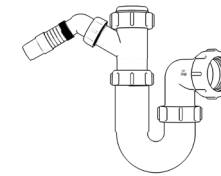

Product Code: WTB4038
Description: 1/2" Bottle Trap
Seal: 38mm

Product Code: WTB4076
Description: 1/2" Bottle Trap
Seal: 75mm

Product Code: WTB32T
Description: 1/4" Telescopic Bottle Trap
Seal: 75mm

Product Code: WTB40T
Description: 1/2" Telescopic Bottle Trap
Seal: 75mm

Other Traps

Product Code: WTRT40
Description: 1/2" Swivel Running Trap
Seal: 75mm

Product Code: WTB4019
Description: 1/2" x 19mm Seal Bath Trap
Seal: 19mm

Product Code: WTB4050
Description: 1/2" x 50mm Seal Bath Trap
Seal: 50mm

Product Code: WTST01
Description: 1/2" Sink Trap with Single 135° Nozzle
Seal: 75mm

Product Code: WTST02
Description: 1/2" Sink Trap with Twin 135° Nozzles
Seal: 75mm

Product Code: WTBH01
Description: 1/2" Bowl & Half Kit
Seal: 75mm

Product Code: WTTP32
Description: 1/4" Telescopic 'P' Trap
Seal: 75mm

Product Code: WTTP40
Description: 1/2" Telescopic 'P' Trap
Seal: 75mm

Product Code: WTKT32CE
Description: 1/4" Straight Through Trap
Seal: 75mm