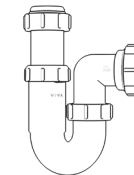

Product Code: WTB4038
Description: 1/2" Bottle Trap
Seal: 38mm

Product Code: WTB4076
Description: 1/2" Bottle Trap
Seal: 75mm

Product Code: WTB32T
Description: 1/4" Telescopic Bottle Trap
Seal: 75mm

Product Code: WTB40T
Description: 1/2" Telescopic Bottle Trap
Seal: 75mm

Other Traps

Product Code: WTRT40
Description: 1/2" Swivel Running Trap
Seal: 75mm

Product Code: WTB4019
Description: 1/2" x 19mm Seal Bath Trap
Seal: 19mm

Product Code: WTB4050
Description: 1/2" x 50mm Seal Bath Trap
Seal: 50mm

Product Code: WTST01
Description: 1/2" Sink Trap with Single 135° Nozzle
Seal: 75mm

Product Code: WTST02
Description: 1/2" Sink Trap with Twin 135° Nozzles
Seal: 75mm

Product Code: WTBH01
Description: 1/2" Bowl & Half Kit
Seal: 75mm

Product Code: WTTP32
Description: 1/4" Telescopic 'P' Trap
Seal: 75mm

Product Code: WTTP40
Description: 1/2" Telescopic 'P' Trap
Seal: 75mm

Product Code: WTKT32CE
Description: 1/4" Straight Through Trap
Seal: 75mm