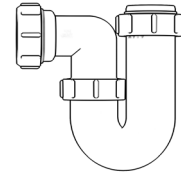

Swivel "P" Traps

Product Code: WTP3276
Description: 1/4" Swivel 'P' Trap
Outlet: 32mm Seal: 75mm

Product Code: WTP4076
Description: 1/2" Swivel 'P' Trap
Outlet: 40mm Seal: 75mm

Swivel "S" Traps

Product Code: WTS3276
Description: 1/4" Swivel 'S' Trap
Outlet: 32mm Seal: 75mm

Product Code: WTS4076
Description: 1/2" Swivel 'S' Trap
Outlet: 40mm Seal: 75mm

Bottle Traps

Product Code: WTB3238
Description: 1/4" Bottle Trap
Seal: 38mm

Product Code: WTB3276
Description: 1/4" Bottle Trap
Seal: 75mm

Product Code: WTB4038
Description: 1/2" Bottle Trap
Seal: 38mm

Product Code: WTB4076
Description: 1/2" Bottle Trap
Seal: 75mm

Product Code: WTB32T
Description: 1/4" Telescopic Bottle Trap
Seal: 75mm

Product Code: WTB40T
Description: 1/2" Telescopic Bottle Trap
Seal: 75mm

Product Code: WTST01
Description: 1/2" Sink Trap with Single 135° Nozzle
Seal: 75mm

Product Code: WTST02
Description: 1/2" Sink Trap with Twin 135° Nozzles
Seal: 75mm

Product Code: WTBNH01
Description: 1/2" Bowl & Half Kit
Seal: 75mm