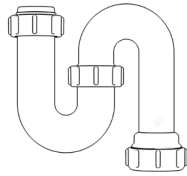

Swivel "P" Traps

Product Code: WTP3276
Description: 1/4" Swivel 'P' Trap
Outlet: 32mm Seal: 75mm

Product Code: WTP4076
Description: 1/2" Swivel 'P' Trap
Outlet: 40mm Seal: 75mm

Swivel "S" Traps

Product Code: WTS3276
Description: 1/4" Swivel 'S' Trap
Outlet: 32mm Seal: 75mm

Product Code: WTS4076
Description: 1/2" Swivel 'S' Trap
Outlet: 40mm Seal: 75mm

Bottle Traps

Product Code: WTB3238
Description: 1/4" Bottle Trap
Seal: 38mm

Product Code: WTB3276
Description: 1/4" Bottle Trap
Seal: 75mm

Product Code: WTB4038
Description: 1/2" Bottle Trap
Seal: 38mm

Product Code: WTB4076
Description: 1/2" Bottle Trap
Seal: 75mm

Product Code: WTB32T
Description: 1/4" Telescopic Bottle Trap
Seal: 75mm

Product Code: WTB40T
Description: 1/2" Telescopic Bottle Trap
Seal: 75mm

Product Code: WTST01
Description: 1/2" Sink Trap with Single 135° Nozzle
Seal: 75mm

Product Code: WTST02
Description: 1/2" Sink Trap with Twin 135° Nozzles
Seal: 75mm

Product Code: WTBNH01
Description: 1/2" Bowl & Half Kit
Seal: 75mm