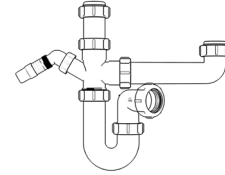

Product Code: WTB4038
Description: 1/2" Bottle Trap
Seal: 38mm

Product Code: WTB4076
Description: 1/2" Bottle Trap
Seal: 75mm

Product Code: WTB32T
Description: 1/4" Telescopic Bottle Trap
Seal: 75mm

Product Code: WTB40T
Description: 1/2" Telescopic Bottle Trap
Seal: 75mm

Other Traps

Product Code: WTRT40
Description: 1/2" Swivel Running Trap
Seal: 75mm

Product Code: WTB4019
Description: 1/2" x 19mm Seal Bath Trap
Seal: 19mm

Product Code: WTB4050
Description: 1/2" x 50mm Seal Bath Trap
Seal: 50mm

Product Code: WTST01
Description: 1/2" Sink Trap with Single 135° Nozzle
Seal: 75mm

Product Code: WTST02
Description: 1/2" Sink Trap with Twin 135° Nozzles
Seal: 75mm

Product Code: WTBNH01
Description: 1/2" Bowl & Half Kit
Seal: 75mm

Product Code: WTTP32
Description: 1/4" Telescopic 'P' Trap
Seal: 75mm

Product Code: WTTP40
Description: 1/2" Telescopic 'P' Trap
Seal: 75mm

Product Code: WTKT32CE
Description: 1/4" Straight Through Trap
Seal: 75mm