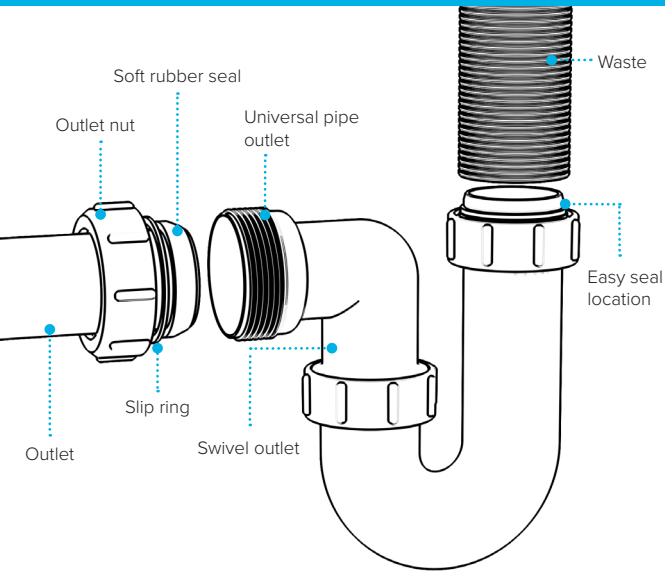

1½" Swivel 'P' Trap

WARNING

We accept no liability for products fitted incorrectly, and where the correct testing procedures have not been used, resulting in the escape of water.

Please note: Save this instruction sheet for future reference
IMPORTANT: DO NOT use plumber's putty to seal this fitting

Swivel "P" Traps

Product Code: WTP3276
Description: 1/4" Swivel 'P' Trap
Outlet: 32mm Seal: 75mm

Product Code: WTP4076
Description: 1/2" Swivel 'P' Trap
Outlet: 40mm Seal: 75mm

Swivel "S" Traps

Product Code: WTS3276
Description: 1/4" Swivel 'S' Trap
Outlet: 32mm Seal: 75mm

Other Traps

Product Code: WTRT40
Description: 1/2" Swivel Running Trap
Seal: 75mm

Product Code: WTB4019
Description: 1/2" x 19mm Seal Bath Trap
Seal: 19mm

Product Code: WTB4050
Description: 1/2" x 50mm Seal Bath Trap
Seal: 50mm

Product Code: WTS40
Description: 1/2" Shower Trap (50mm Tray)
Seal: 50mm

Product Code: WTS40
Description: 1/2" Shower Trap (90mm Tray)
Seal: 50mm

Product Code: WTWM01
Description: 1/2" Standpipe Trap
Seal: 75mm