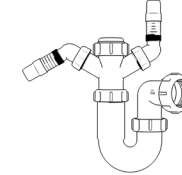

Product Code: WTB4038
Description: 1/2" Bottle Trap
Seal: 38mm

Product Code: WTB4076
Description: 1/2" Bottle Trap
Seal: 75mm

Product Code: WTB32T
Description: 1/4" Telescopic Bottle Trap
Seal: 75mm

Product Code: WTB40T
Description: 1/2" Telescopic Bottle Trap
Seal: 75mm

Other Traps

Product Code: WTRT40
Description: 1/2" Swivel Running Trap
Seal: 75mm

Product Code: WTB4019
Description: 1/2" x 19mm Seal Bath Trap
Seal: 19mm

Product Code: WTB4050
Description: 1/2" x 50mm Seal Bath Trap
Seal: 50mm

Product Code: WTST01
Description: 1/2" Sink Trap with Single 135° Nozzle
Seal: 75mm

Product Code: WTST02
Description: 1/2" Sink Trap with Twin 135° Nozzles
Seal: 75mm

Product Code: WTBNH01
Description: 1/2" Bowl & Half Kit
Seal: 75mm

Product Code: WTTP32
Description: 1/4" Telescopic 'P' Trap
Seal: 75mm

Product Code: WTTP40
Description: 1/2" Telescopic 'P' Trap
Seal: 75mm

Product Code: WTKT32CE
Description: 1/4" Straight Through Trap
Seal: 75mm