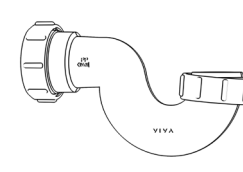

Product Code: WTS4076
Description: 1/2" Swivel 'S' Trap
Outlet: 40mm Seal: 75mm

Bottle Traps

Product Code: WTB3238
Description: 1/4" Bottle Trap
Seal: 38mm

Product Code: WTB3276
Description: 1/4" Bottle Trap
Seal: 75mm

Product Code: WTB4038
Description: 1/2" Bottle Trap
Seal: 38mm

Product Code: WTB4076
Description: 1/2" Bottle Trap
Seal: 75mm

Product Code: WTB32T
Description: 1/4" Telescopic Bottle Trap
Seal: 75mm

Product Code: WTB40T
Description: 1/2" Telescopic Bottle Trap
Seal: 75mm

Other Traps

Product Code: WTRT40
Description: 1/2" Swivel Running Trap
Seal: 75mm

Product Code: WTB4019
Description: 1/2" x 19mm Seal Bath Trap
Seal: 19mm

Product Code: WTB4050
Description: 1/2" x 50mm Seal Bath Trap
Seal: 50mm

Product Code: WTST01
Description: 1/2" Sink Trap with Single 135° Nozzle
Seal: 75mm

Product Code: WTST02
Description: 1/2" Sink Trap with Twin 135° Nozzles
Seal: 75mm

Product Code: WTBNH01
Description: 1/2" Bowl & Half Kit
Seal: 75mm