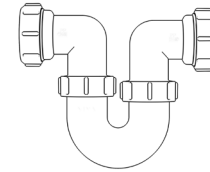

Product Code: WTS4076
Description: 1/2" Swivel 'S' Trap
Outlet: 40mm Seal: 75mm

Bottle Traps

Product Code: WTB3238
Description: 1/4" Bottle Trap
Seal: 38mm

Product Code: WTB3276
Description: 1/4" Bottle Trap
Seal: 75mm

Product Code: WTB4038
Description: 1/2" Bottle Trap
Seal: 38mm

Product Code: WTB4076
Description: 1/2" Bottle Trap
Seal: 75mm

Product Code: WTB32T
Description: 1/4" Telescopic Bottle Trap
Seal: 75mm

Product Code: WTB40T
Description: 1/2" Telescopic Bottle Trap
Seal: 75mm

Other Traps

Product Code: WTRT40
Description: 1/2" Swivel Running Trap
Seal: 75mm

Product Code: WTB4019
Description: 1/2" x 19mm Seal Bath Trap
Seal: 19mm

Product Code: WTB4050
Description: 1/2" x 50mm Seal Bath Trap
Seal: 50mm

Product Code: WTST01
Description: 1/2" Sink Trap with Single 135° Nozzle
Seal: 75mm

Product Code: WTST02
Description: 1/2" Sink Trap with Twin 135° Nozzles
Seal: 75mm

Product Code: WTBNH01
Description: 1/2" Bowl & Half Kit
Seal: 75mm