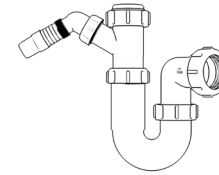

Product Code: WTB4038
Description: 1/2" Bottle Trap
Seal: 38mm

Product Code: WTB4076
Description: 1/2" Bottle Trap
Seal: 75mm

Product Code: WTB32T
Description: 1/4" Telescopic Bottle Trap
Seal: 75mm

Product Code: WTB40T
Description: 1/2" Telescopic Bottle Trap
Seal: 75mm

Other Traps

Product Code: WTRT40
Description: 1/2" Swivel Running Trap
Seal: 75mm

Product Code: WTB4019
Description: 1/2" x 19mm Seal Bath Trap
Seal: 19mm

Product Code: WTB4050
Description: 1/2" x 50mm Seal Bath Trap
Seal: 50mm

Product Code: WTST01
Description: 1/2" Sink Trap with Single 135° Nozzle
Seal: 75mm

Product Code: WTST02
Description: 1/2" Sink Trap with Twin 135° Nozzles
Seal: 75mm

Product Code: WTBNH01
Description: 1/2" Bowl & Half Kit
Seal: 75mm

Product Code: WTTP32
Description: 1/4" Telescopic 'P' Trap
Seal: 75mm

Product Code: WTTP40
Description: 1/2" Telescopic 'P' Trap
Seal: 75mm

Product Code: WTKT32CE
Description: 1/4" Straight Through Trap
Seal: 75mm