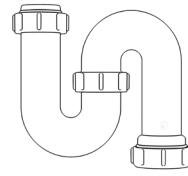

Swivel "P" Traps

Product Code: WTP3276
Description: 1/4" Swivel 'P' Trap
Outlet: 32mm Seal: 75mm

Product Code: WTP4076
Description: 1/2" Swivel 'P' Trap
Outlet: 40mm Seal: 75mm

Swivel "S" Traps

Product Code: WTS3276
Description: 1/4" Swivel 'S' Trap
Outlet: 32mm Seal: 75mm

Product Code: WTS4076
Description: 1/2" Swivel 'S' Trap
Outlet: 40mm Seal: 75mm

Bottle Traps

Product Code: WTB3238
Description: 1/4" Bottle Trap
Seal: 38mm

Product Code: WTB3276
Description: 1/4" Bottle Trap
Seal: 75mm

Product Code: WTB4038
Description: 1/2" Bottle Trap
Seal: 38mm

Product Code: WTB4076
Description: 1/2" Bottle Trap
Seal: 75mm

Product Code: WTB32T
Description: 1/4" Telescopic Bottle Trap
Seal: 75mm

Product Code: WTB40T
Description: 1/2" Telescopic Bottle Trap
Seal: 75mm

Product Code: WTST01
Description: 1/2" Sink Trap with Single 135° Nozzle
Seal: 75mm

Product Code: WTST02
Description: 1/2" Sink Trap with Twin 135° Nozzles
Seal: 75mm

Product Code: WTBNH01
Description: 1/2" Bowl & Half Kit
Seal: 75mm