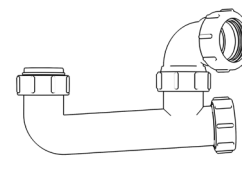

Product Code: WTS4076
Description: 1/2" Swivel 'S' Trap
Outlet: 40mm Seal: 75mm

Bottle Traps

Product Code: WTB3238
Description: 1/4" Bottle Trap
Seal: 38mm

Product Code: WTB3276
Description: 1/4" Bottle Trap
Seal: 75mm

Product Code: WTB4038
Description: 1/2" Bottle Trap
Seal: 38mm

Product Code: WTB4076
Description: 1/2" Bottle Trap
Seal: 75mm

Product Code: WTB32T
Description: 1/4" Telescopic Bottle Trap
Seal: 75mm

Product Code: WTB40T
Description: 1/2" Telescopic Bottle Trap
Seal: 75mm

Other Traps

Product Code: WTRT40
Description: 1/2" Swivel Running Trap
Seal: 75mm

Product Code: WTB4019
Description: 1/2" x 19mm Seal Bath Trap
Seal: 19mm

Product Code: WTB4050
Description: 1/2" x 50mm Seal Bath Trap
Seal: 50mm

Product Code: WTST01
Description: 1/2" Sink Trap with Single 135° Nozzle
Seal: 75mm

Product Code: WTST02
Description: 1/2" Sink Trap with Twin 135° Nozzles
Seal: 75mm

Product Code: WTBNH01
Description: 1/2" Bowl & Half Kit
Seal: 75mm