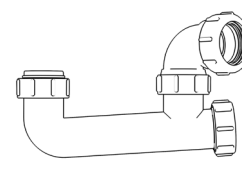

## Bottle Traps

Product Code: WTBT3238  
Description: 1/4" Bottle Trap  
Seal: 38mm

Product Code: WTBT3276  
Description: 1/2" Bottle Trap  
Seal: 75mm

Product Code: WTBT4038  
Description: 1/2" Bottle Trap  
Seal: 38mm

Product Code: WTBT4076  
Description: 1/2" Bottle Trap  
Seal: 75mm

Product Code: WTBT32T  
Description: 1/4" Telescopic Bottle Trap  
Seal: 75mm

Product Code: WTBT40T  
Description: 1/2" Telescopic Bottle Trap  
Seal: 75mm

## Other Traps

Product Code: WTRT40  
Description: 1/2" Swivel Running Trap  
Seal: 75mm

Product Code: WTB4019  
Description: 1/2" x 19mm Seal Bath Trap  
Seal: 19mm

Product Code: WTB4050  
Description: 1/2" x 50mm Seal Bath Trap  
Seal: 50mm

Product Code: WTST01  
Description: 1/2" Sink Trap with Single 135° Nozzle  
Seal: 75mm

Product Code: WTST02  
Description: 1/2" Sink Trap with Twin 135° Nozzles  
Seal: 75mm

Product Code: WTBNH01  
Description: 1/2" Bowl & Half Kit  
Seal: 75mm