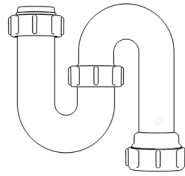

## Swivel "P" Traps

Product Code: WTP3276  
Description: 1/4" Swivel 'P' Trap  
Outlet: 32mm Seal: 75mm

Product Code: WTP4076  
Description: 1/2" Swivel 'P' Trap  
Outlet: 40mm Seal: 75mm

## Swivel "S" Traps

Product Code: WTS3276  
Description: 1/4" Swivel 'S' Trap  
Outlet: 32mm Seal: 75mm

Product Code: WTS4076  
Description: 1/2" Swivel 'S' Trap  
Outlet: 40mm Seal: 75mm

## Bottle Traps

Product Code: WTBT3238  
Description: 1/4" Bottle Trap  
Seal: 38mm

Product Code: WTBT3276  
Description: 1/2" Bottle Trap  
Seal: 75mm

Product Code: WTBT4038  
Description: 1/2" Bottle Trap  
Seal: 38mm

Product Code: WTBT4076  
Description: 1/2" Bottle Trap  
Seal: 75mm

Product Code: WTBT32T  
Description: 1/4" Telescopic Bottle Trap  
Seal: 75mm

Product Code: WTBT40T  
Description: 1/2" Telescopic Bottle Trap  
Seal: 75mm