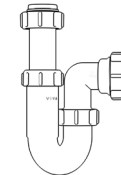

## Bottle Traps

Product Code: WTBT3238  
Description: 1/4" Bottle Trap  
Seal: 38mm

Product Code: WTBT3276  
Description: 1/2" Bottle Trap  
Seal: 75mm

Product Code: WTBT4038  
Description: 1/2" Bottle Trap  
Seal: 38mm

Product Code: WTBT4076  
Description: 1/2" Bottle Trap  
Seal: 75mm

Product Code: WTBT32T  
Description: 1/4" Telescopic Bottle Trap  
Seal: 75mm

Product Code: WTBT40T  
Description: 1/2" Telescopic Bottle Trap  
Seal: 75mm

## Other Traps

Product Code: WTRT40  
Description: 1/2" Swivel Running Trap  
Seal: 75mm

Product Code: WTB4019  
Description: 1/2" x 19mm Seal Bath Trap  
Seal: 19mm

Product Code: WTB4050  
Description: 1/2" x 50mm Seal Bath Trap  
Seal: 50mm

Product Code: WTST01  
Description: 1/2" Sink Trap with Single 135° Nozzle  
Seal: 75mm

Product Code: WTST02  
Description: 1/2" Sink Trap with Twin 135° Nozzles  
Seal: 75mm

Product Code: WTBNH01  
Description: 1/2" Bowl & Half Kit  
Seal: 75mm