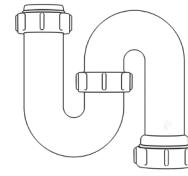

## Swivel "P" Traps

Product Code: WTP3276  
Description: 1/4" Swivel 'P' Trap  
Outlet: 32mm Seal: 75mm

Product Code: WTP4076  
Description: 1/2" Swivel 'P' Trap  
Outlet: 40mm Seal: 75mm

## Swivel "S" Traps

Product Code: WTS3276  
Description: 1/4" Swivel 'S' Trap  
Outlet: 32mm Seal: 75mm

Product Code: WTS4076  
Description: 1/2" Swivel 'S' Trap  
Outlet: 40mm Seal: 75mm

## Bottle Traps

Product Code: WTBT3238  
Description: 1/4" Bottle Trap  
Seal: 38mm

Product Code: WTBT3276  
Description: 1/2" Bottle Trap  
Seal: 75mm

Product Code: WTBT4038  
Description: 1/2" Bottle Trap  
Seal: 38mm

Product Code: WTBT4076  
Description: 1/2" Bottle Trap  
Seal: 75mm

Product Code: WTBT32T  
Description: 1/4" Telescopic Bottle Trap  
Seal: 75mm

Product Code: WTBT40T  
Description: 1/2" Telescopic Bottle Trap  
Seal: 75mm