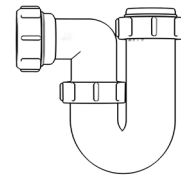

## Swivel "P" Traps

Product Code: WTP3276  
Description: 1/4" Swivel 'P' Trap  
Outlet: 32mm Seal: 75mm

Product Code: WTP4076  
Description: 1/2" Swivel 'P' Trap  
Outlet: 40mm Seal: 75mm

## Swivel "S" Traps

Product Code: WTS3276  
Description: 1/4" Swivel 'S' Trap  
Outlet: 32mm Seal: 75mm

Product Code: WTS4076  
Description: 1/2" Swivel 'S' Trap  
Outlet: 40mm Seal: 75mm

## Bottle Traps

Product Code: WTBT3238  
Description: 1/4" Bottle Trap  
Seal: 38mm

Product Code: WTBT3276  
Description: 1/2" Bottle Trap  
Seal: 75mm

Product Code: WTBT4038  
Description: 1/2" Bottle Trap  
Seal: 38mm

Product Code: WTST01  
Description: 1/2" Sink Trap with Single 135° Nozzle  
Seal: 75mm

Product Code: WTST02  
Description: 1/2" Sink Trap with Twin 135° Nozzles  
Seal: 75mm

Product Code: WTBNH01  
Description: 1/2" Bowl & Half Kit  
Seal: 75mm