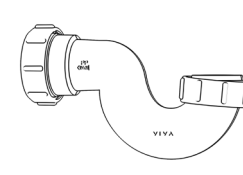

## Bottle Traps

Product Code: WTBT3238  
Description: 1/4" Bottle Trap  
Seal: 38mm

Product Code: WTBT3276  
Description: 1/2" Bottle Trap  
Seal: 75mm

Product Code: WTBT4038  
Description: 1/2" Bottle Trap  
Seal: 38mm

Product Code: WTBT4076  
Description: 1/2" Bottle Trap  
Seal: 75mm

Product Code: WTBT32T  
Description: 1/4" Telescopic Bottle Trap  
Seal: 75mm

Product Code: WTBT40T  
Description: 1/2" Telescopic Bottle Trap  
Seal: 75mm

## Other Traps

Product Code: WTRT40  
Description: 1/2" Swivel Running Trap  
Seal: 75mm

Product Code: WTB4019  
Description: 1/2" x 19mm Seal Bath Trap  
Seal: 19mm

Product Code: WTB4050  
Description: 1/2" x 50mm Seal Bath Trap  
Seal: 50mm

Product Code: WTST01  
Description: 1/2" Sink Trap with Single 135° Nozzle  
Seal: 75mm

Product Code: WTST02  
Description: 1/2" Sink Trap with Twin 135° Nozzles  
Seal: 75mm

Product Code: WTBNH01  
Description: 1/2" Bowl & Half Kit  
Seal: 75mm