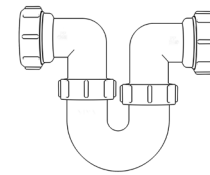

## Bottle Traps

Product Code: WTBT3238  
Description: 1/4" Bottle Trap  
Seal: 38mm

Product Code: WTBT3276  
Description: 1/2" Bottle Trap  
Seal: 75mm

Product Code: WTBT4038  
Description: 1/2" Bottle Trap  
Seal: 38mm

Product Code: WTBT4076  
Description: 1/2" Bottle Trap  
Seal: 75mm

Product Code: WTBT32T  
Description: 1/4" Telescopic Bottle Trap  
Seal: 75mm

Product Code: WTBT40T  
Description: 1/2" Telescopic Bottle Trap  
Seal: 75mm

## Other Traps

Product Code: WTRT40  
Description: 1/2" Swivel Running Trap  
Seal: 75mm

Product Code: WTB4019  
Description: 1/2" x 19mm Seal Bath Trap  
Seal: 19mm

Product Code: WTB4050  
Description: 1/2" x 50mm Seal Bath Trap  
Seal: 50mm

Product Code: WTST01  
Description: 1/2" Sink Trap with Single 135° Nozzle  
Seal: 75mm

Product Code: WTST02  
Description: 1/2" Sink Trap with Twin 135° Nozzles  
Seal: 75mm

Product Code: WTBNH01  
Description: 1/2" Bowl & Half Kit  
Seal: 75mm