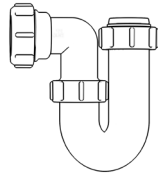

## Swivel "P" Traps

Product Code: WTP3276  
Description: 1/4" Swivel 'P' Trap  
Outlet: 32mm Seal: 75mm

Product Code: WTP4076  
Description: 1/2" Swivel 'P' Trap  
Outlet: 40mm Seal: 75mm

## Swivel "S" Traps

Product Code: WTS3276  
Description: 1/4" Swivel 'S' Trap  
Outlet: 32mm Seal: 75mm

Product Code: WTS4076  
Description: 1/2" Swivel 'S' Trap  
Outlet: 40mm Seal: 75mm

## Bottle Traps

Product Code: WTBT3238  
Description: 1/4" Bottle Trap  
Seal: 38mm

Product Code: WTBT3276  
Description: 1/2" Bottle Trap  
Seal: 75mm

Product Code: WTBT4038  
Description: 1/2" Bottle Trap  
Seal: 38mm

Product Code: WTST01  
Description: 1/2" Sink Trap with Single 135° Nozzle  
Seal: 75mm

Product Code: WTST02  
Description: 1/2" Sink Trap with Twin 135° Nozzles  
Seal: 75mm

Product Code: WTBNH01  
Description: 1/2" Bowl & Half Kit  
Seal: 75mm