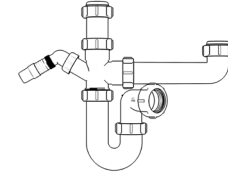

## Bottle Traps

Product Code: WTBT3238  
Description: 1/4" Bottle Trap  
Seal: 38mm

Product Code: WTBT3276  
Description: 1/2" Bottle Trap  
Seal: 75mm

Product Code: WTBT4038  
Description: 1/2" Bottle Trap  
Seal: 38mm

Product Code: WTBT4076  
Description: 1/2" Bottle Trap  
Seal: 75mm

Product Code: WTBT32T  
Description: 1/4" Telescopic Bottle Trap  
Seal: 75mm

Product Code: WTBT40T  
Description: 1/2" Telescopic Bottle Trap  
Seal: 75mm

## Other Traps

Product Code: WTRT40  
Description: 1/2" Swivel Running Trap  
Seal: 75mm

Product Code: WTB4019  
Description: 1/2" x 19mm Seal Bath Trap  
Seal: 19mm

Product Code: WTB4050  
Description: 1/2" x 50mm Seal Bath Trap  
Seal: 50mm

Product Code: WTST01  
Description: 1/2" Sink Trap with Single 135° Nozzle  
Seal: 75mm

Product Code: WTST02  
Description: 1/2" Sink Trap with Twin 135° Nozzles  
Seal: 75mm

Product Code: WTBNH01  
Description: 1/2" Bowl & Half Kit  
Seal: 75mm