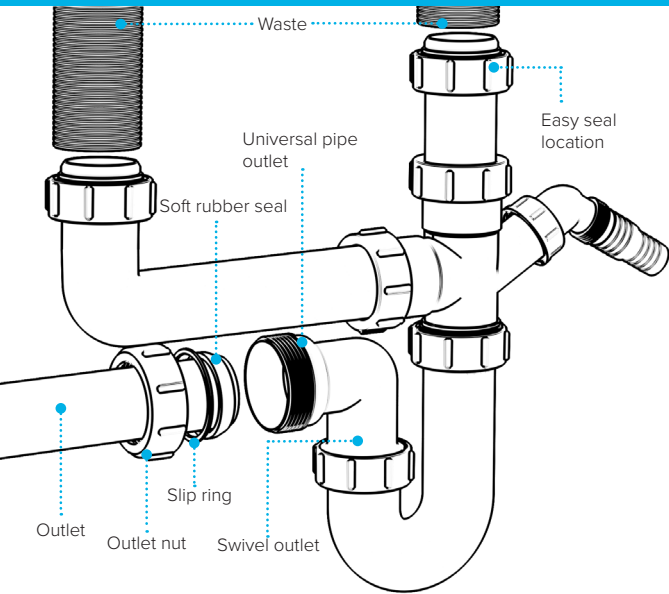

1½" Bowl & Half Kit

WARNING

We accept no liability for products fitted incorrectly, and where the correct testing procedures have not been used, resulting in the escape of water.

Please note: Save this instruction sheet for future reference
IMPORTANT: DO NOT use plumber's putty to seal this fitting

For more information please contact:

VIVA Sanitary

Units 1-2 Capitol Trading Park, Kirkby Bank Road
Knowsley Industrial Estate, Liverpool, L33 7SY

Tel: 0151 546 0531 Fax: 0151 549 4187

E-mail: sales@vivasanitary.co.uk

Swivel "P" Traps

Swivel "S" Traps

Bottle Traps

Other Traps

Join Pro+ Installers club for exclusive benefits.

vivasanitary.co.uk/pro

Installation videos and further information available now.