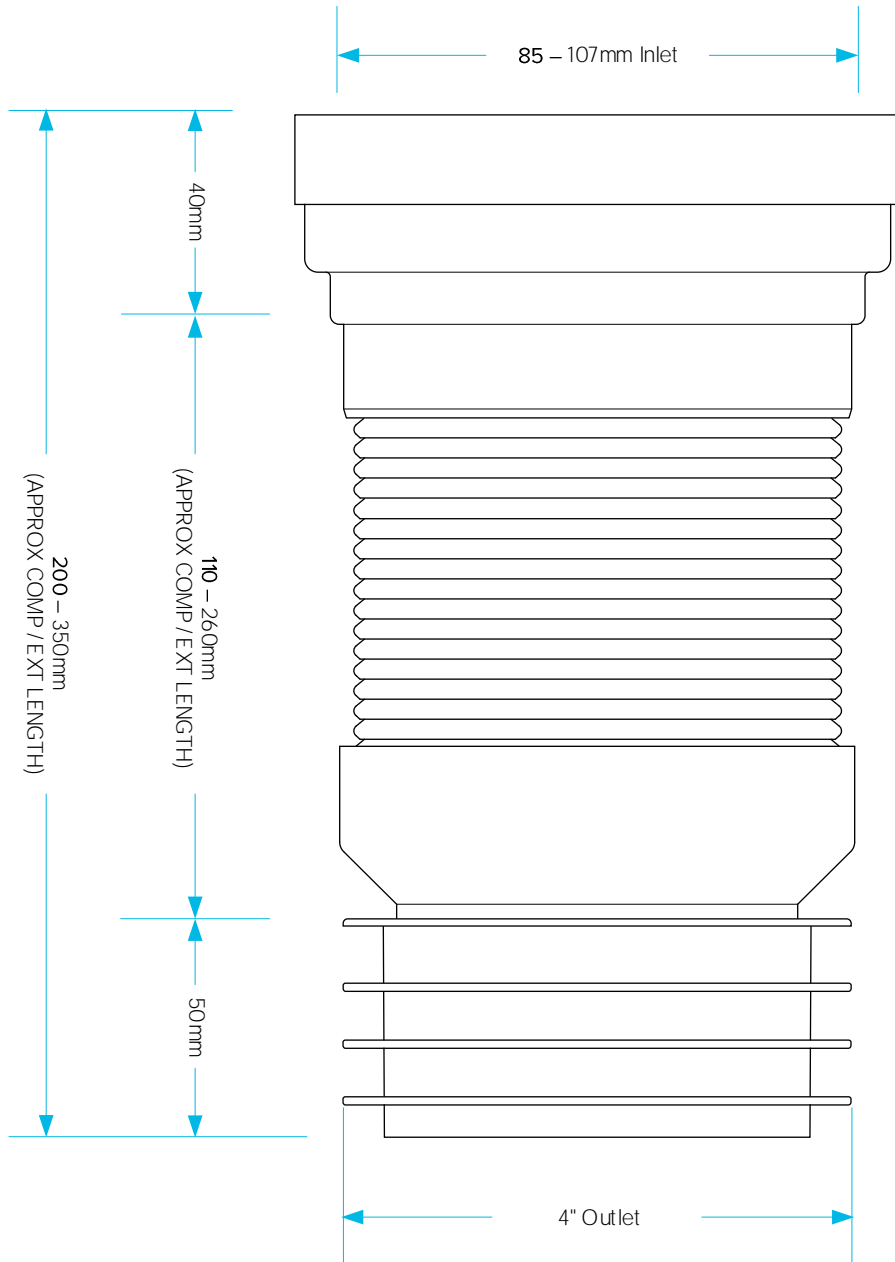

# Technical Data Sheet

CODE: PP0002/C

DESCRIPTION: Mini Flexible WC Pan Connector

CATAGORY: WC Pan Connectors

© Viva Sanitary  
24/06/2017

DRAWN BY: RH

VERIFIED BY: AH