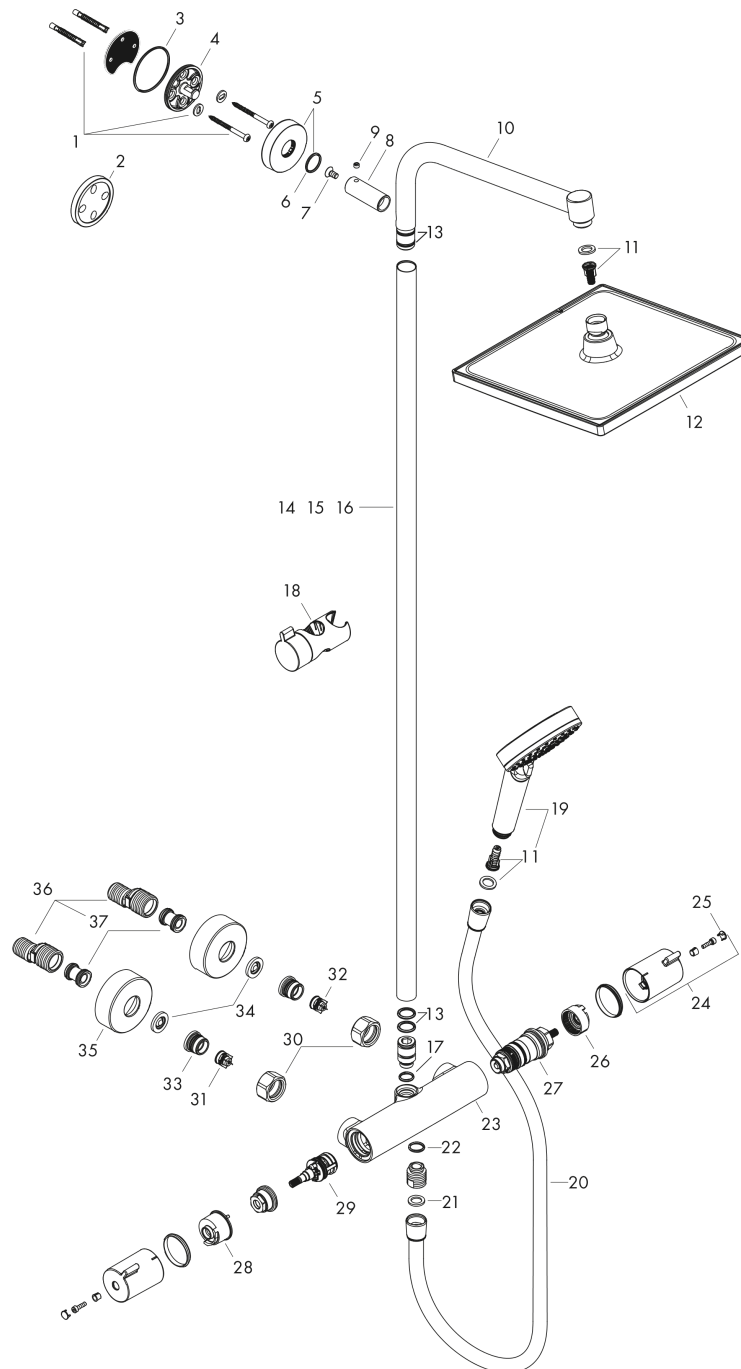

Crometta E
Showerpipe 240 1jet with thermostatic shower mixer
Surfaces: **chrome** Art. no. : **27271000**

Exploded Drawing

Year of production: >04/16

Crometta E
Showerpipe 240 1jet with thermostatic shower mixer
Surfaces: **chrome** Art. no. : **27271000**

Spare part list

Year of production: >04/16

Pos.	Description	Art. no.	Price	PU
1	mounting set	96179000	-	1
2	tile-matching-disk	95239000	-	1
3	O-Ring 50x2	98187000	-	1
4	wall flange	95688000	-	1
5	escutcheon Ø 60 mm	95692000	-	1
6	O-ring 20x2	98165000	-	1
7	screw	92137000	-	1
8	sleeve	92166000	-	1
9	hollow set screw M6x5	98447000	-	1
10	shower arm	93072000	-	1
11	filter insert	97708000	-	1
12	head shower	26726000	-	1
13	O-ring 15x2,5	98131000	-	1
14	pipe 1000 mm	96743000	-	1
15	pipe 1200 mm	95665000	-	1
16	pipe 1450 mm	96770000	-	1
17	O-ring 12x2,25	98382000	-	1
18	support, assy	92366000	-	1
19	handshower	26330400	-	1
20	shower hose Isiflex'B 1,60 m	28276000	-	1
21	seal	98058000	-	1
22	O-ring 14x2	98129000	-	1
23	Thermostat	93352000	-	1
24	handle	92836000	-	1
25	cover cap	95433000	-	1
26	safety set for temperature control	95041000	-	1
27	thermostat cartridge	94282000	-	1
28	stop ring for flow control	98674000	-	1
29	shut off unit with selector	96509000	-	1
30	set of nuts	96157000	-	1
31	non return valve (pressure-resistant up to 2 MPa)	93136000	-	1
32	non return valve	96737000	-	1
33	O-ring 17x1,5	98137000	-	1
34	filter packing	96922000	-	1
35	escutcheon Ø 68 mm	96467000	-	1
36	set of S-unions (±12 mm)	94140000	-	1
37	noise reduction	96429000	-	1