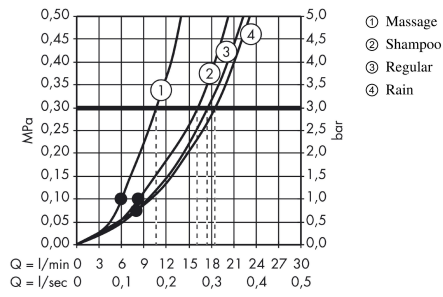

Croma 100

Shower system Vario with Ecostat Comfort thermostatic mixer and shower rail 65 cm

Surfaces: **chrome** Art. no. : **27034000**

Description

product features

- Consists of: hand shower, thermostatic shower mixer, shower bar, hand shower holder, soap dish, shower hose
- Shower head size: 100 mm
- spray type adjustment by turning
- spray type hand shower: normal spray, Rain, Massage spray, Shampoo spray
- pivot connector prevent hose from tangling
- Maximum flow rate (at 3 bar): 18 l/min
- Profile shower bar: round
- Shower bar diameter: 22 mm
- 90° position adjustable hand shower holder, pivots left and right, up and down
- QuickClean technology for easy limescale removal
- Operating pressure: min. 1 bar/max. 6 bar

Article Details

Price excl. VAT

£ 233.33

Technology

Product image

Scale drawing

Croma 100

Shower system Vario with Ecostat Comfort thermostatic mixer and shower rail 65 cm

Surfaces: **chrome** Art. no. : **27034000**

Flowchart

The consumption was measured in combination with the appropriate fittings (thermostat/mixer/ in-wall valve) to reflect actual application in practice.