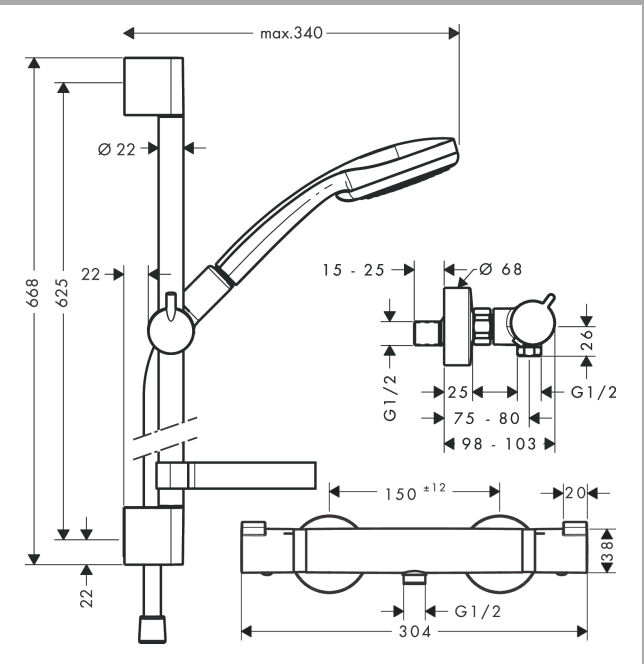

Croma 100

Shower system Vario with Ecostat Comfort thermostatic mixer and shower rail 65 cm

Surfaces: **chrome** Art. no. : **27034000**

Description

product features

- Consists of: hand shower, thermostatic shower mixer, shower bar, hand shower holder, soap dish, shower hose
- Shower head size: 100 mm
- spray type adjustment by turning
- spray type hand shower: normal spray, Rain, Massage spray, Shampoo spray
- pivot connector prevent hose from tangling
- Maximum flow rate (at 3 bar): 18 l/min
- Profile shower bar: round
- Shower bar diameter: 22 mm
- 90° position adjustable hand shower holder, pivots left and right, up and down
- QuickClean technology for easy limescale removal
- Operating pressure: min. 1 bar/max. 6 bar

Article Details

Price excl. VAT

£ 233.33

Technology

Product image

Scale drawing

Croma 100

Shower system Vario with Ecostat Comfort thermostatic mixer and shower rail 65 cm

Surfaces: **chrome** Art. no. : **27034000**

Flowchart

The consumption was measured in combination with the appropriate fittings (thermostat/mixer/ in-wall valve) to reflect actual application in practice.

Croma 100

Shower system Vario with Ecostat Comfort thermostatic mixer and shower rail 65 cm

Surfaces: **chrome** Art. no. : **27034000**

Installation examples

Croma 100

Shower system Vario with Ecostat Comfort thermostatic mixer and shower rail 65 cm