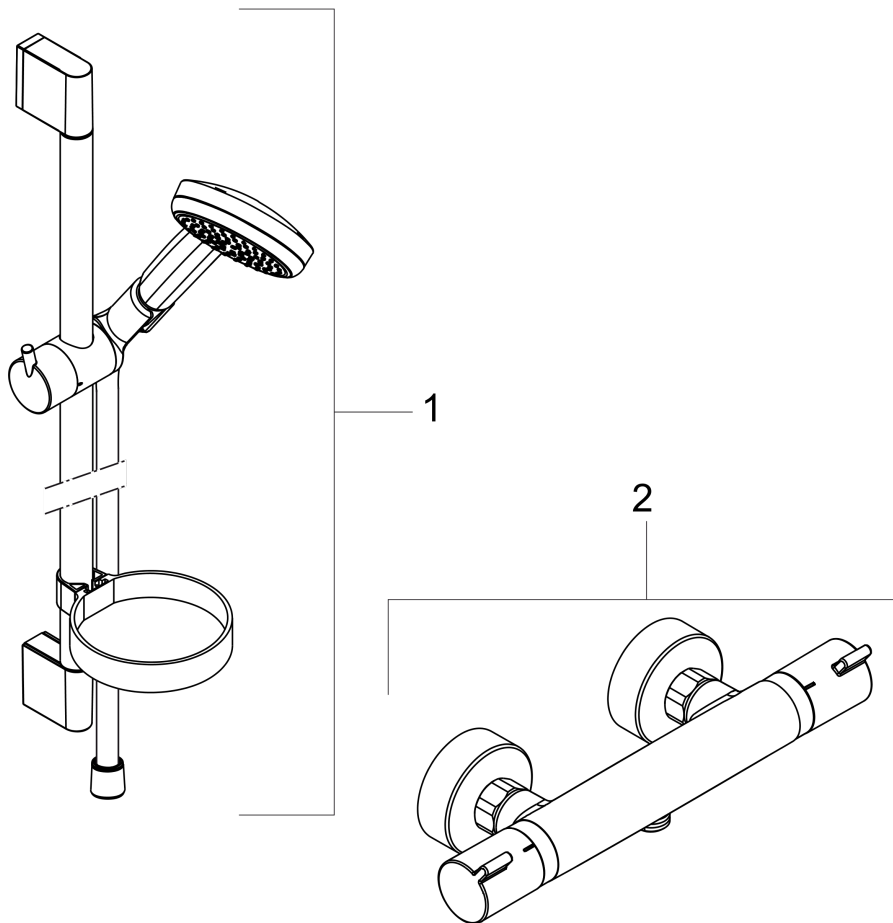

Croma 100

Shower system Vario with Ecostat Comfort thermostatic mixer and shower rail 65 cm

Surfaces: **chrome** Art. no. : **27034000**

Description

product features

- Consists of: hand shower, thermostatic shower mixer, shower bar, hand shower holder, soap dish, shower hose
- Shower head size: 100 mm
- spray type adjustment by turning
- spray type hand shower: normal spray, Rain, Massage spray, Shampoo spray
- pivot connector prevent hose from tangling
- Maximum flow rate (at 3 bar): 18 l/min
- Profile shower bar: round
- Shower bar diameter: 22 mm
- 90° position adjustable hand shower holder, pivots left and right, up and down
- QuickClean technology for easy limescale removal
- Operating pressure: min. 1 bar/max. 6 bar

Surfaces: **chrome** Art. no. : **27034000**

Flowchart

The consumption was measured in combination with the appropriate fittings (thermostat/mixer/ in-wall valve) to reflect actual application in practice.

Croma 100

Shower system Vario with Ecostat Comfort thermostatic mixer and shower rail 65 cm

Surfaces: **chrome** Art. no. : **27034000**

Installation examples

Croma 100

Shower system Vario with Ecostat Comfort thermostatic mixer and shower rail 65 cm

Surfaces: **chrome** Art. no. : **27034000**

Exploded Drawing

Year of production: >09/11

Croma 100

Shower system Vario with Ecostat Comfort thermostatic mixer and shower rail 65 cm

Surfaces: **chrome** Art. no. : **27034000**