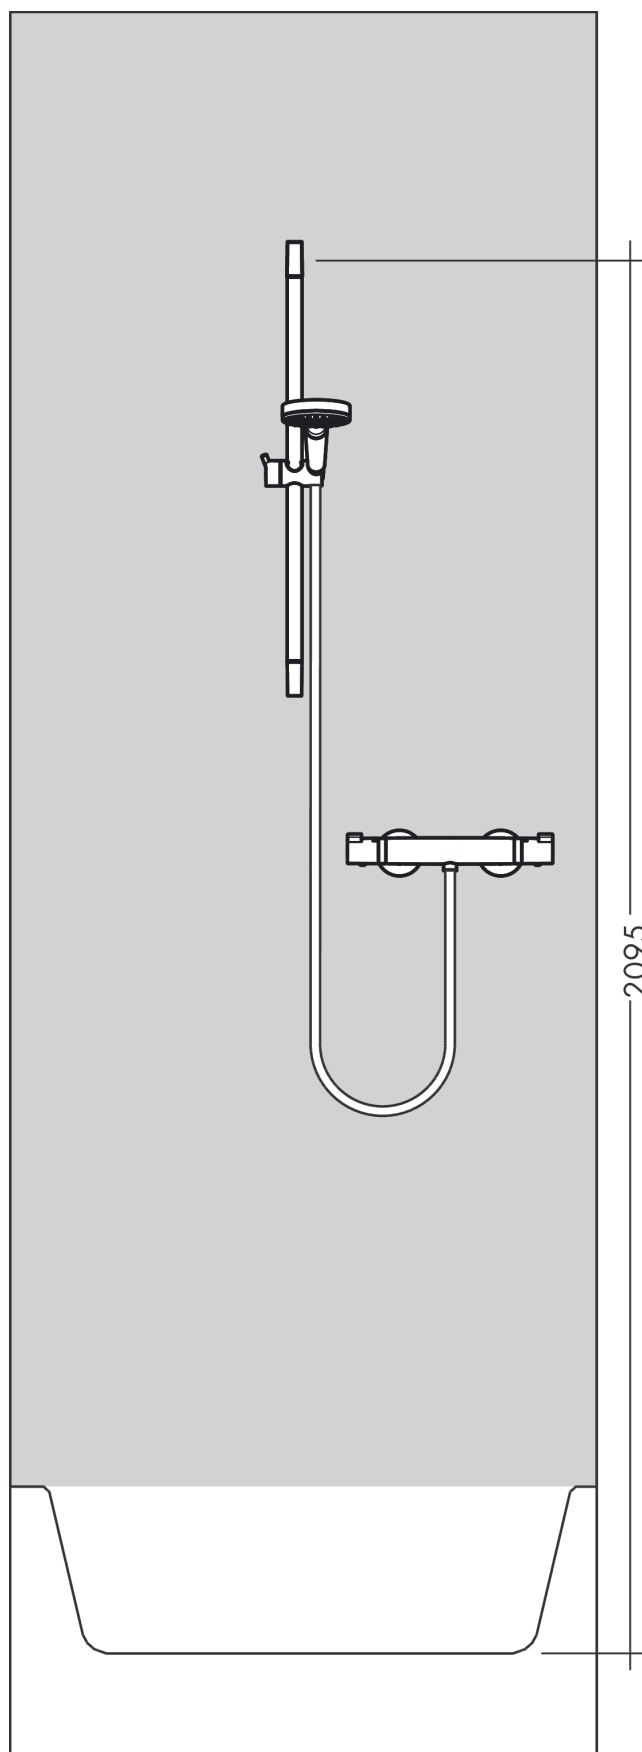

Croma 100

Shower system Vario with Ecostat Comfort thermostatic mixer and shower rail 65 cm

Surfaces: **chrome** Art. no. : **27034000**

Description

product features

- Consists of: hand shower, thermostatic shower mixer, shower bar, hand shower holder, soap dish, shower hose
- Shower head size: 100 mm
- spray type adjustment by turning
- spray type hand shower: normal spray, Rain, Massage spray, Shampoo spray
- pivot connector prevent hose from tangling
- Maximum flow rate (at 3 bar): 18 l/min
- Profile shower bar: round
- Shower bar diameter: 22 mm
- 90° position adjustable hand shower holder, pivots left and right, up and down
- QuickClean technology for easy limescale removal
- Operating pressure: min. 1 bar/max. 6 bar

Article Details

Price excl. VAT

£ 233.33

Technology

Product image

Scale drawing

Croma 100

Shower system Vario with Ecostat Comfort thermostatic mixer and shower rail 65 cm

Surfaces: **chrome** Art. no. : **27034000**

Flowchart

The consumption was measured in combination with the appropriate fittings (thermostat/mixer/ in-wall valve) to reflect actual application in practice.

Croma 100

Shower system Vario with Ecostat Comfort thermostatic mixer and shower rail 65 cm

Surfaces: **chrome** Art. no. : **27034000**

Installation examples

Croma 100

Shower system Vario with Ecostat Comfort thermostatic mixer and shower rail 65 cm