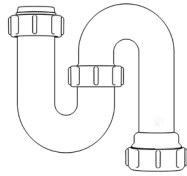

Swivel "P" Traps

Product Code: WTP3276
Description: 1/4" Swivel 'P' Trap
Outlet: 32mm **Seal:** 75mm

Product Code: WTP4076
Description: 1/2" Swivel 'P' Trap
Outlet: 40mm **Seal:** 75mm

Swivel "S" Traps

Product Code: WTS3276
Description: 1/4" Swivel 'S' Trap
Outlet: 32mm **Seal:** 75mm

Product Code: WTS4076
Description: 1/2" Swivel 'S' Trap
Outlet: 40mm **Seal:** 75mm

Bottle Traps

Product Code: WTBT3238
Description: 1/4" Bottle Trap
Seal: 38mm

Product Code: WTBT3276
Description: 1/4" Bottle Trap
Seal: 75mm

Product Code: WTBT4038
Description: 1/2" Bottle Trap
Seal: 38mm

Product Code: WTBT4076
Description: 1/2" Bottle Trap
Seal: 75mm

Product Code: WTBT32T
Description: 1/4" Telescopic Bottle Trap
Seal: 75mm

Product Code: WTBT40T
Description: 1/2" Telescopic Bottle Trap
Seal: 75mm

Product Code: WTST01
Description: 1/2" Sink Trap with Single 135° Nozzle
Seal: 75mm

Product Code: WTST02
Description: 1/2" Sink Trap with Twin 135° Nozzles
Seal: 75mm

Product Code: WTBNH01
Description: 1/2" Bowl & Half Kit
Seal: 75mm