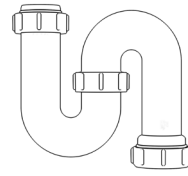

Swivel "P" Traps

Product Code: WTP3276
Description: 1/4" Swivel 'P' Trap
Outlet: 32mm **Seal:** 75mm

Product Code: WTP4076
Description: 1/2" Swivel 'P' Trap
Outlet: 40mm **Seal:** 75mm

Swivel "S" Traps

Product Code: WTS3276
Description: 1/4" Swivel 'S' Trap
Outlet: 32mm **Seal:** 75mm

Product Code: WTS4076
Description: 1/2" Swivel 'S' Trap
Outlet: 40mm **Seal:** 75mm

Bottle Traps

Product Code: WTBT3238
Description: 1/4" Bottle Trap
Seal: 38mm

Product Code: WTBT3276
Description: 1/4" Bottle Trap
Seal: 75mm

Product Code: WTBT4038
Description: 1/2" Bottle Trap
Seal: 38mm

Product Code: WTBT4076
Description: 1/2" Bottle Trap
Seal: 75mm

Product Code: WTBT32T
Description: 1/4" Telescopic Bottle Trap
Seal: 75mm

Product Code: WTBT40T
Description: 1/2" Telescopic Bottle Trap
Seal: 75mm

Product Code: WTST01
Description: 1/2" Sink Trap with Single 135° Nozzle
Seal: 75mm

Product Code: WTST02
Description: 1/2" Sink Trap with Twin 135° Nozzles
Seal: 75mm

Product Code: WTBNH01
Description: 1/2" Bowl & Half Kit
Seal: 75mm