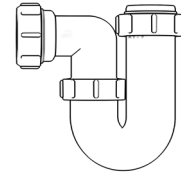

Swivel "P" Traps

Product Code: WTP3276
Description: 1/4" Swivel 'P' Trap
Outlet: 32mm **Seal:** 75mm

Product Code: WTP4076
Description: 1/2" Swivel 'P' Trap
Outlet: 40mm **Seal:** 75mm

Swivel "S" Traps

Product Code: WTS3276
Description: 1/4" Swivel 'S' Trap
Outlet: 32mm **Seal:** 75mm

Product Code: WTS4076
Description: 1/2" Swivel 'S' Trap
Outlet: 40mm **Seal:** 75mm

Bottle Traps

Product Code: WTBT3238
Description: 1/4" Bottle Trap
Seal: 38mm

Product Code: WTBT3276
Description: 1/4" Bottle Trap
Seal: 75mm

Product Code: WTBT4038
Description: 1/2" Bottle Trap
Seal: 38mm

Product Code: WTBT4076
Description: 1/2" Bottle Trap
Seal: 75mm

Product Code: WTBT32T
Description: 1/4" Telescopic Bottle Trap
Seal: 75mm

Product Code: WTBT40T
Description: 1/2" Telescopic Bottle Trap
Seal: 75mm

Product Code: WTST01
Description: 1/2" Sink Trap with Single 135° Nozzle
Seal: 75mm

Product Code: WTST02
Description: 1/2" Sink Trap with Twin 135° Nozzles
Seal: 75mm

Product Code: WTBNH01
Description: 1/2" Bowl & Half Kit
Seal: 75mm