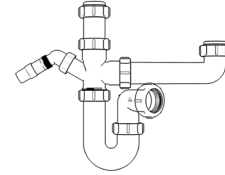

Product Code: WTS4076
Description: 1/2" Swivel 'S' Trap
Outlet: 40mm **Seal:** 75mm

Bottle Traps

Product Code: WTBT3238
Description: 1/4" Bottle Trap
Seal: 38mm

Product Code: WTBT3276
Description: 1/4" Bottle Trap
Seal: 75mm

Product Code: WTBT4038
Description: 1/2" Bottle Trap
Seal: 38mm

Product Code: WTBT4076
Description: 1/2" Bottle Trap
Seal: 75mm

Product Code: WTBT32T
Description: 1/4" Telescopic Bottle Trap
Seal: 75mm

Product Code: WTBT40T
Description: 1/2" Telescopic Bottle Trap
Seal: 75mm

Other Traps

Product Code: WTRT40
Description: 1/2" Swivel Running Trap
Seal: 75mm

Product Code: WTB4019
Description: 1/2" x 19mm Seal Bath Trap
Seal: 19mm

Product Code: WTB4050
Description: 1/2" x 50mm Seal Bath Trap
Seal: 50mm

Product Code: WTST01
Description: 1/2" Sink Trap with Single 135° Nozzle
Seal: 75mm

Product Code: WTST02
Description: 1/2" Sink Trap with Twin 135° Nozzles
Seal: 75mm

Product Code: WTBNH01
Description: 1/2" Bowl & Half Kit
Seal: 75mm