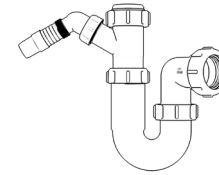

Product Code: WTBT4038
Description: 1/2" Bottle Trap
Seal: 38mm

Product Code: WTBT4076
Description: 1/2" Bottle Trap
Seal: 75mm

Product Code: WTBT32T
Description: 1/4" Telescopic Bottle Trap
Seal: 75mm

Product Code: WTBT40T
Description: 1/2" Telescopic Bottle Trap
Seal: 75mm

Other Traps

Product Code: WTRT40
Description: 1/2" Swivel Running Trap
Seal: 75mm

Product Code: WTB4019
Description: 1/2" x 19mm Seal Bath Trap
Seal: 19mm

Product Code: WTB4050
Description: 1/2" x 50mm Seal Bath Trap
Seal: 50mm

Product Code: WTST01
Description: 1/2" Sink Trap with Single 135° Nozzle
Seal: 75mm

Product Code: WTST02
Description: 1/2" Sink Trap with Twin 135° Nozzles
Seal: 75mm

Product Code: WTBNH01
Description: 1/2" Bowl & Half Kit
Seal: 75mm

Product Code: WTTP32
Description: 1/4" Telescopic 'P' Trap
Seal: 75mm

Product Code: WTTP40
Description: 1/2" Telescopic 'P' Trap
Seal: 75mm

Product Code: WTKT32CE
Description: 1/4" Straight Through Trap
Seal: 75mm