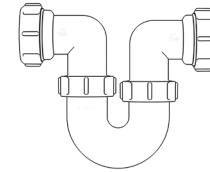

Product Code: WTS4076
Description: 1/2" Swivel 'S' Trap
Outlet: 40mm **Seal:** 75mm

Bottle Traps

Product Code: WTBT3238
Description: 1/4" Bottle Trap
Seal: 38mm

Product Code: WTBT3276
Description: 1/4" Bottle Trap
Seal: 75mm

Product Code: WTBT4038
Description: 1/2" Bottle Trap
Seal: 38mm

Product Code: WTBT4076
Description: 1/2" Bottle Trap
Seal: 75mm

Product Code: WTBT32T
Description: 1/4" Telescopic Bottle Trap
Seal: 75mm

Product Code: WTBT40T
Description: 1/2" Telescopic Bottle Trap
Seal: 75mm

Other Traps

Product Code: WTRT40
Description: 1/2" Swivel Running Trap
Seal: 75mm

Product Code: WTB4019
Description: 1/2" x 19mm Seal Bath Trap
Seal: 19mm

Product Code: WTB4050
Description: 1/2" x 50mm Seal Bath Trap
Seal: 50mm

Product Code: WTST01
Description: 1/2" Sink Trap with Single 135° Nozzle
Seal: 75mm

Product Code: WTST02
Description: 1/2" Sink Trap with Twin 135° Nozzles
Seal: 75mm

Product Code: WTBNH01
Description: 1/2" Bowl & Half Kit
Seal: 75mm