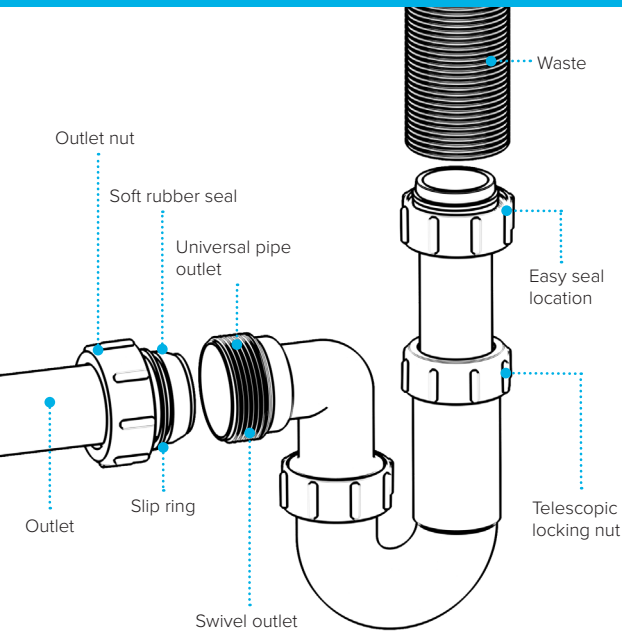

1 1/4" Telescopic 'P' Trap

WARNING

We accept no liability for products fitted incorrectly, and where the correct testing procedures have not been used, resulting in the escape of water.

Please note: Save this instruction sheet for future reference
IMPORTANT: DO NOT use plumber's putty to seal this fitting

Swivel "P" Traps

Product Code: WTP3276
Description: 1/4" Swivel 'P' Trap
Outlet: 32mm **Seal:** 75mm

Product Code: WTP4076
Description: 1/2" Swivel 'P' Trap
Outlet: 40mm **Seal:** 75mm

Swivel "S" Traps

Product Code: WTS3276
Description: 1/4" Swivel 'S' Trap
Outlet: 32mm **Seal:** 75mm

Product Code: WTBT4038
Description: 1/2" Bottle Trap
Seal: 38mm

Product Code: WTBT4076
Description: 1/2" Bottle Trap
Seal: 75mm

Product Code: WTBT32T
Description: 1/4" Telescopic Bottle Trap
Seal: 75mm

Product Code: WTBT40T
Description: 1/2" Telescopic Bottle Trap
Seal: 75mm

Product Code: WTS40
Description: 1/2" Shower Trap (50mm Tray)
Seal: 50mm

Product Code: WTS40
Description: 1/2" Shower Trap (90mm Tray)
Seal: 50mm

Product Code: WTWM01
Description: 1/2" Standpipe Trap
Seal: 75mm