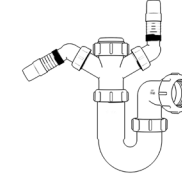

Product Code: WTBT4038
Description: 1/2" Bottle Trap
Seal: 38mm

Product Code: WTBT4076
Description: 1/2" Bottle Trap
Seal: 75mm

Product Code: WTBT32T
Description: 1/4" Telescopic Bottle Trap
Seal: 75mm

Product Code: WTBT40T
Description: 1/2" Telescopic Bottle Trap
Seal: 75mm

Other Traps

Product Code: WTRT40
Description: 1/2" Swivel Running Trap
Seal: 75mm

Product Code: WTB4019
Description: 1/2" x 19mm Seal Bath Trap
Seal: 19mm

Product Code: WTB4050
Description: 1/2" x 50mm Seal Bath Trap
Seal: 50mm

Product Code: WTST01
Description: 1/2" Sink Trap with Single 135° Nozzle
Seal: 75mm

Product Code: WTST02
Description: 1/2" Sink Trap with Twin 135° Nozzles
Seal: 75mm

Product Code: WTBNH01
Description: 1/2" Bowl & Half Kit
Seal: 75mm

Product Code: WTTP32
Description: 1/4" Telescopic 'P' Trap
Seal: 75mm

Product Code: WTTP40
Description: 1/2" Telescopic 'P' Trap
Seal: 75mm

Product Code: WTKT32CE
Description: 1/4" Straight Through Trap
Seal: 75mm