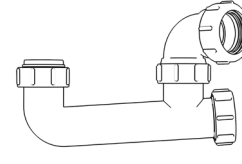

Product Code: WTS4076
Description: 1/2" Swivel 'S' Trap
Outlet: 40mm **Seal:** 75mm

Bottle Traps

Product Code: WTBT3238
Description: 1/4" Bottle Trap
Seal: 38mm

Product Code: WTBT3276
Description: 1/4" Bottle Trap
Seal: 75mm

Product Code: WTBT4038
Description: 1/2" Bottle Trap
Seal: 38mm

Product Code: WTBT4076
Description: 1/2" Bottle Trap
Seal: 75mm

Product Code: WTBT32T
Description: 1/4" Telescopic Bottle Trap
Seal: 75mm

Product Code: WTBT40T
Description: 1/2" Telescopic Bottle Trap
Seal: 75mm

Other Traps

Product Code: WTRT40
Description: 1/2" Swivel Running Trap
Seal: 75mm

Product Code: WTB4019
Description: 1/2" x 19mm Seal Bath Trap
Seal: 19mm

Product Code: WTB4050
Description: 1/2" x 50mm Seal Bath Trap
Seal: 50mm

Product Code: WTST01
Description: 1/2" Sink Trap with Single 135° Nozzle
Seal: 75mm

Product Code: WTST02
Description: 1/2" Sink Trap with Twin 135° Nozzles
Seal: 75mm

Product Code: WTBNH01
Description: 1/2" Bowl & Half Kit
Seal: 75mm